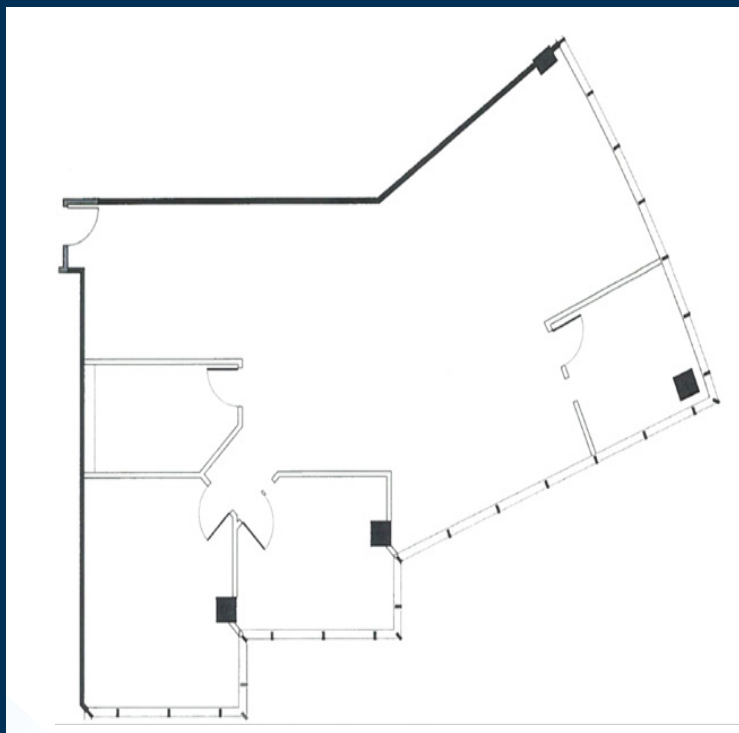

LAKE SIDE TOWER

SUITE 635 | ± 2,345 SF

SUITE FEATURES

- 3 Window Offices
- Kitchen/Break Room
- Large Open Area

LIZ HURLEY
Senior Vice President
Lic. #00931852
949.263.5325
Lhurley@voitco.com

CHRIS DEASON
Senior Vice President
Lic. #01031828
949.851.5100
Cdeason@voitco.com